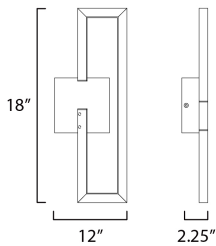

PRODUCT DESCRIPTION

A cubist work of art, the Penrose collection carefully calculates the structural form of a cube space when corners do not meet. This tracery of this shape is emphasized by its dedicated LED light source housed within aluminum channels and then cast in various directions. Available in Matte Black or Gold, this series is a feat of human engineering in design. Translating a mathematical challenge into a sculptural work of art with the function of delivering light to interior spaces.

MEASUREMENTS

DIMENSION : 7" W x 18" H x 2.25" Ext
 MAX OAH : 5" W x 5" H
 HANGING WEIGHT : 1.94 lb

LAMPING

LUMENS : 700 Rated (490 Del.)
 BULB : 1 x 14W LED DC Integrated , 14W Total
 BULB INCLUDED : (Integrated)
 DIMMABLE :
 CRI : 90 CRI
 COLOR_TEMP : 3000K